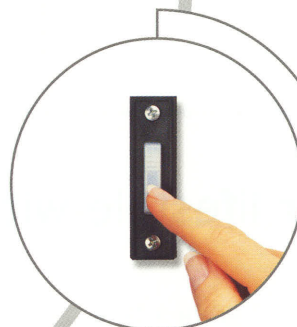

Contractor Series

the choice for **value** and **reliability**

chain drive
1/3 HP
garage door opener

1345/46

rugged...reliable

A 1/3 HP motor combined with a strong chain drive provides steady performance.

now with ERT™
technology

Provides superior protection from outside radio signal interference, now operating at 315MHz.

lighted door
control button

Illuminated push button convenience. Operate your door from inside the garage.